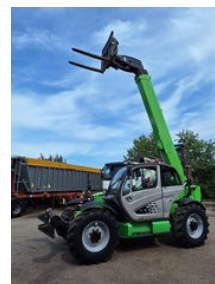

Manitou MT 1335 EASY

General features

Brand	Manitou
Subcategory	Rigid telehandler
Construction year	2017
Hourmeter reading	3600
Condition	Used
General condition	Good
Fuel	Diesel

Characteristics

Empty weight	8.782kg
Serial number	979746
Lifting capacity	3.500kg
Lifting height	1.250cm

Manitou MT 1335 EASY

Technical specifications

Drive	wheels
-------	--------

Engine output	55kw
---------------	------

Accessories