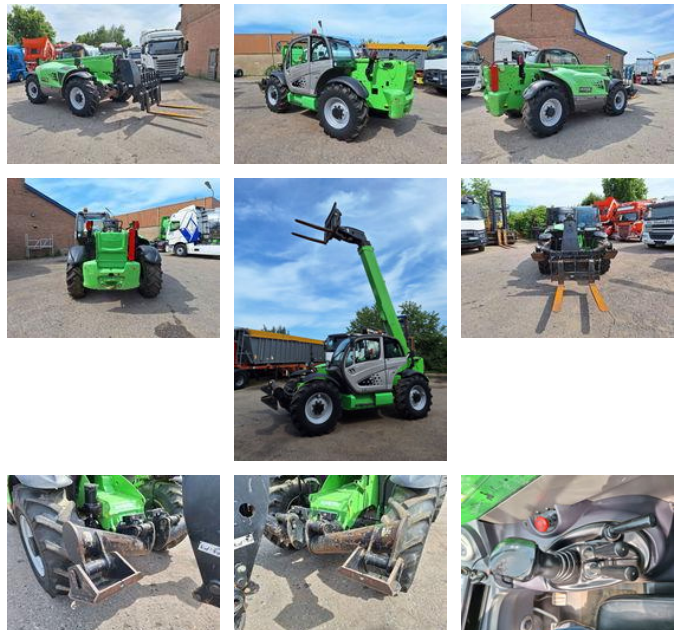

Manitou MT 1335 EASY

General features

Brand	Manitou
Subcategory	Rigid telehandler
Construction year	2017
operatingHours	3600
Condition	Used
General condition	Good
Fuel	Diesel

Characteristics

Empty weight	8.782kg
Serial number	979746
liftingCapacity	3.500kg
liftingHeight	1.250cm

Manitou MT 1335 EASY

Technical specifications

transportationPropulsion

wheels

assets

55kw

Accessories