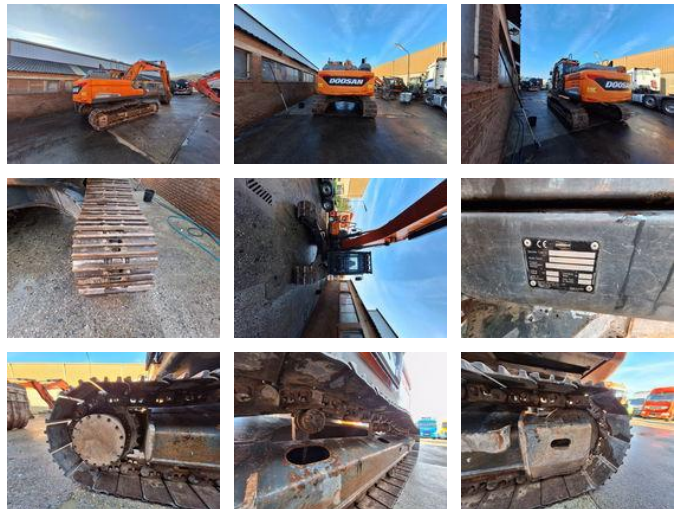

Doosan DX235lc

General features

Brand	Doosan
Subcategory	Crawler excavator
Construction year	2018
operatingHours	3999
Condition	Used
General condition	Very good
Fuel	Diesel

Characteristics

Empty weight

22.800kg

Doosan DX235lc

Accessories