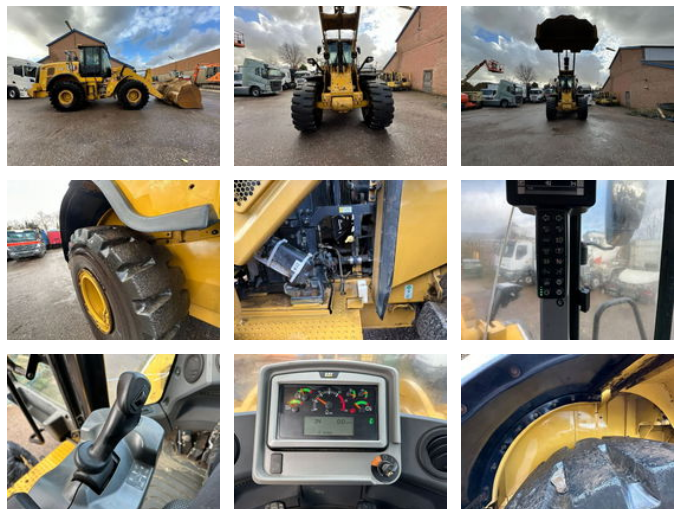

## Caterpillar 950M Next Generation

### General features

Brand	Caterpillar
Subcategory	Wheel loader
Construction year	2020
Hourmeter reading	13765
Color	Yellow
Condition	Used
General condition	Good
Fuel	Diesel