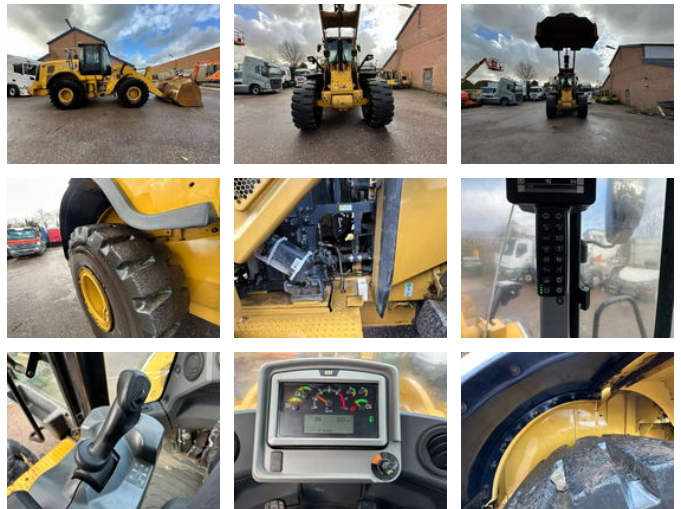

Caterpillar 950M Next Generation

General features

Brand	Caterpillar
Subcategory	Wheel loader
Construction year	2020
operatingHours	13765
Color	yellow
Condition	Used
General condition	Good
Fuel	Diesel

Characteristics

Empty weight	19.200kg
Serial number	CAT0950MLXCJ20354

Caterpillar 950M Next Generation

Accessories